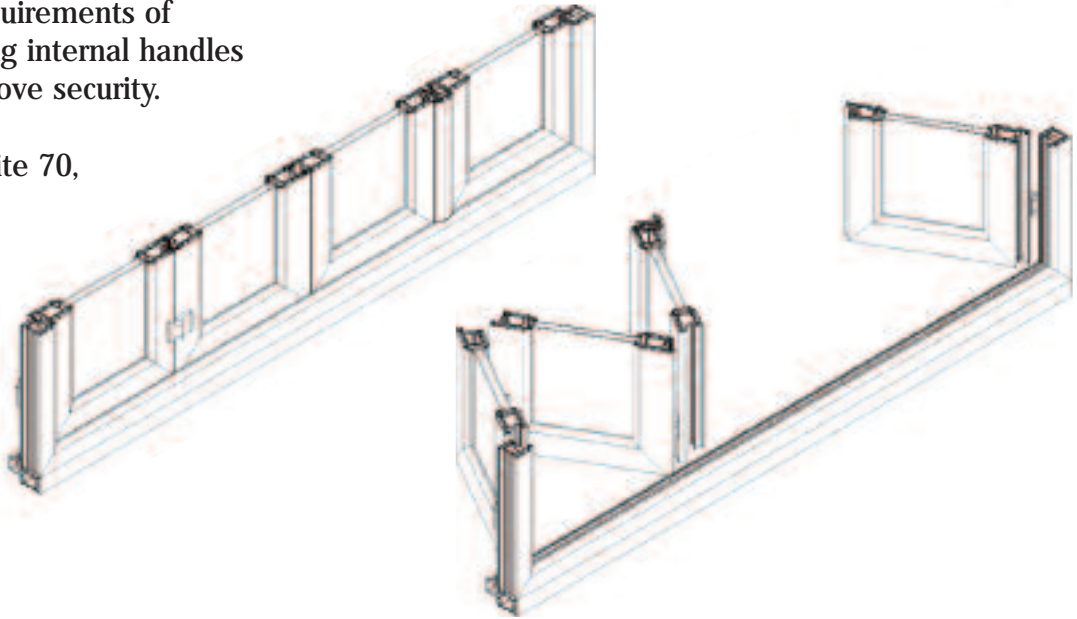

Introducing the new

BI-FOLDING

Door

- To suit widths from 2000mm to 6000mm
- Up to a maximum height of 2300mm
- Up to 7 panes wide
- Over 20 different folding options
- Doors fold back almost flat against each other
- Internal only handles for added security
- Bottom track can be concealed for reduced threshold height
- Bevelled, Chamfered or Ovolo profiles
- 70mm or 63mm profiles
- Tested against the requirements of PAS23

It is now possible to fabricate bi-fold doors from Spectus' profiles. The doors can be manufactured in all profile styles - and in sizes from 2m to 6m wide and 2.3m high. The doors are offered in over 20 folding options and can feature up to 7 panes, which fold almost flat to maximize the open space.

For use with Elite 70,
Sightline 70 &
Elite 63

Opening Options

3 Folding Doors 0 Main Opening Sash

2 Folding Doors 1 Main Opening Sash

3 Folding Doors 1 Main Opening Sash

4 Folding Doors 1 Main Opening Sash